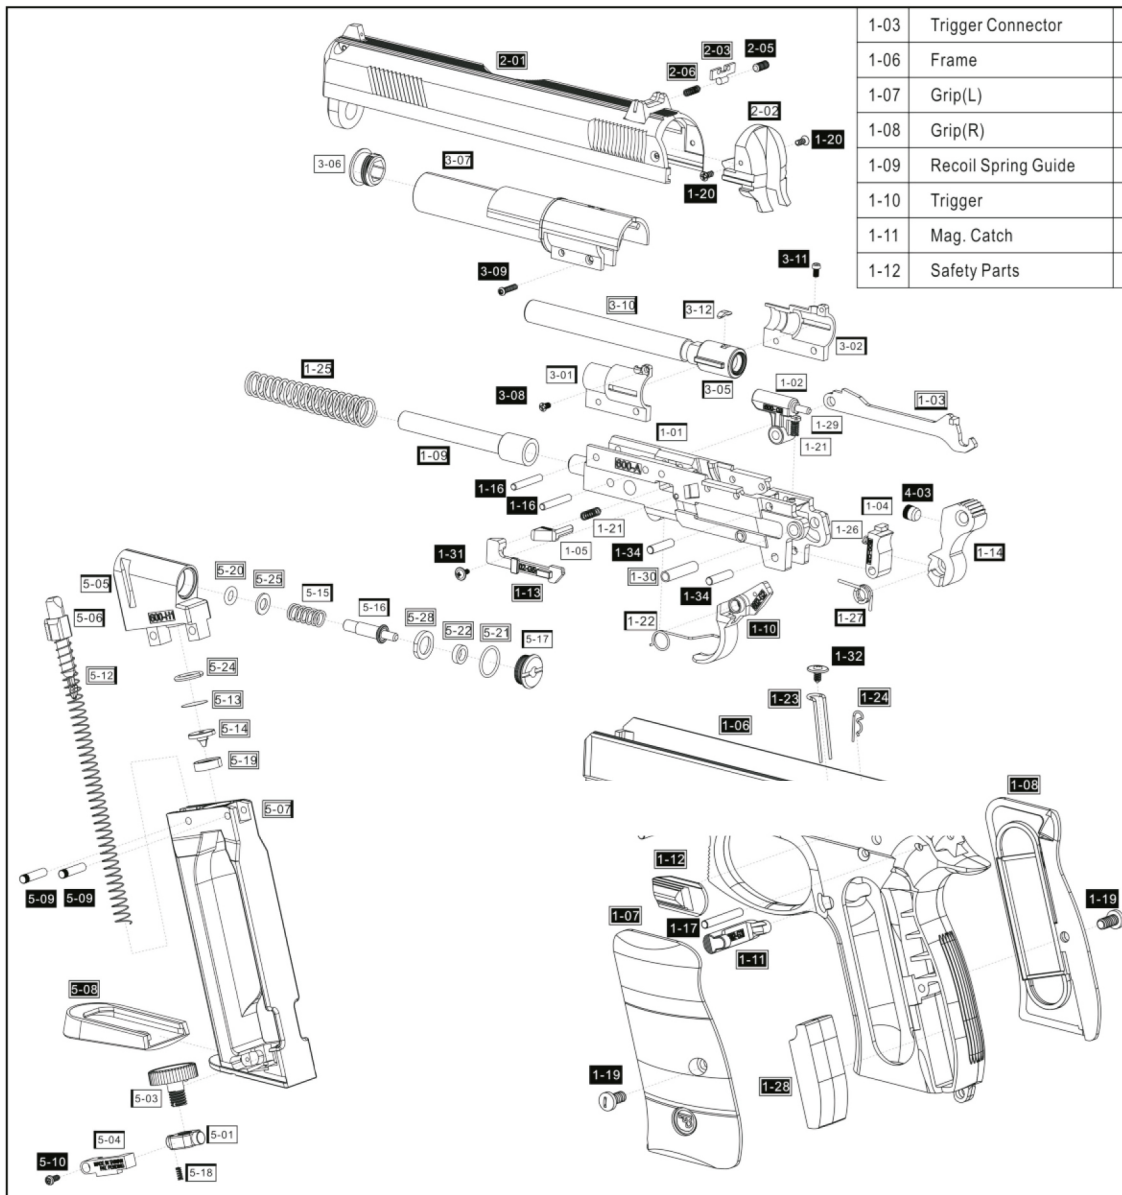

15564 CZ 75 CO₂ GNB

1-03	Trigger Connector	1	1-17	Axis	1	3-06	Barrel Tip	1
1-06	Frame	1	1-18	Axis	1	3-07	Outer Barrel	1
1-07	Grip(L)	1	1-19	Screw	2	3-08	Screw	1
1-08	Grip(R)	1	1-20	Screw	2	3-09	Screw	1
1-09	Recoil Spring Guide	1	1-22	Trigger Spring	1	3-10	Internal Barrel	1
1-10	Trigger	1	1-23	Mag. Catch Spring	1	3-11	Screw	1
1-11	Mag. Catch	1	1-24	Safety Parts Spring	1	3-12	Rubber Chip	1
1-12	Safety Parts	1	1-25	Recoil Spring	1	4	Hammer Combination	
			1-28	Heavy Weight	1	1-14	Hammer	1
			1-32	Screw	1	4-03	Attacked Block	1
			2-02	Slide Cover	1	5	Mag. Combination	
			1A	Structure Combination		5-01	Screw Seat	1
			1-01	Body Seat	1	5-03	Piercing Level Screw	1
			1-02	Hammer Stick	1	5-04	Spring Stopper	1
			1-04	Hammer Stopper	1	5-05	Chamber	1
			1-05	Safety Parts	1	5-06	BB Follower	1
			1-13	Safety Level	1	5-07	Mag. Body	1
			1-16	Axis	2	5-08	Mag. Base	1
			1-21	Safety Parts Spring	2	5-09	Axis	2
			1-26	Stopper Spring	1	5-10	Screw	1
			1-27	Hammer Spring	1	5-12	Mag. Spring	1
			1-29	Hammer Axis	1	5-13	Filter	1
			1-30	Axis	1	5-14	Piercer	1
			1-31	Screw	1	5-15	Valve Spring	1
			1-34	Axis	2	5-16	Valve	1
			2	Slide Combination		5-17	Chamber Cover	1
			2-01	Slide	1	5-18	Piercing Level Spring	1
			2-03	Rear Sight	1	5-19	Piercer Seal	1
			2-05	Screw	1	5-20	O Ring	1
			2-06	Rear Sight Spring	1	5-21	O Ring	1
			3	Internal Barrel Combination		5-22	Washer	1
			3-01	Barrel Seat(L)	1	5-24	O Ring	1
			3-02	Barrel Seat(R)	1	5-25	Washer	1
			3-05	BB Holder	1	5-28	Washer	1